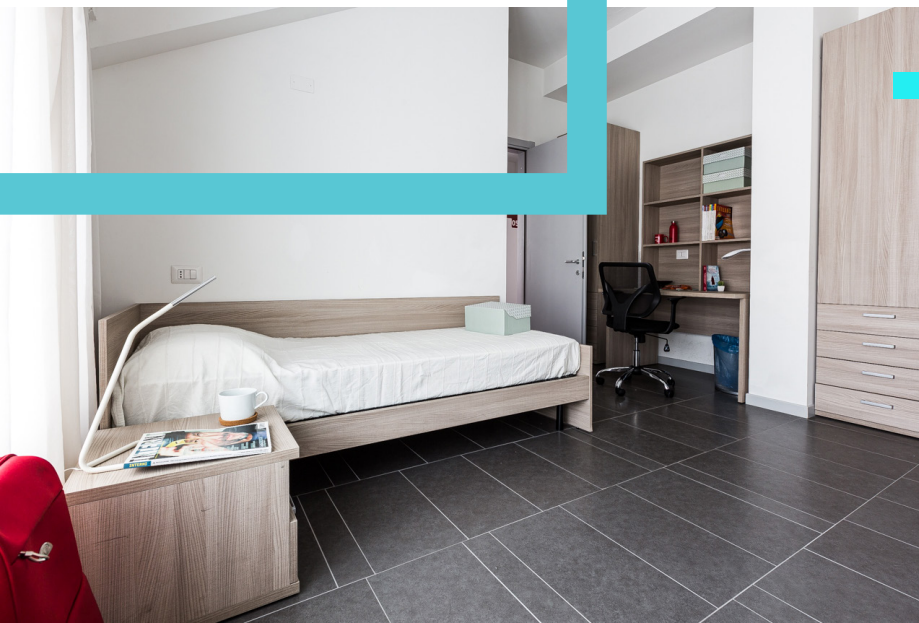

- ✓ Single bedroom with personal bathroom
- ✓ Central heating system
- ✓ In the center of the city
- ✓ Utilities and internet included
- ✓ Well connected with both the campuses

FACILITIES

RECEPTION H24

WI-FI

Via Ghislanzoni, 24 - Lecco

APARTMENT WITH
KITCHEN

€ 690/30 days

2 single beds

(Minimum stay
of 30 days)

- ✓ Apartment with bedroom with 2 beds kitchenette and bathroom
- ✓ Central heating / refreshing system
- ✓ Utilities and internet included
- ✓ Basically equipped with tableware / kitchenware
- ✓ Inside Polo Territoriale di Lecco
- ✓ Bookable also for exclusive use
- ✓ For couples or for single use

- ✓ Apartment open space with kitchenette and bathroom
- ✓ Central heating / refreshing system
- ✓ Utilities and internet included
- ✓ Bookable also for exclusive use
- ✓ For couples or for single use