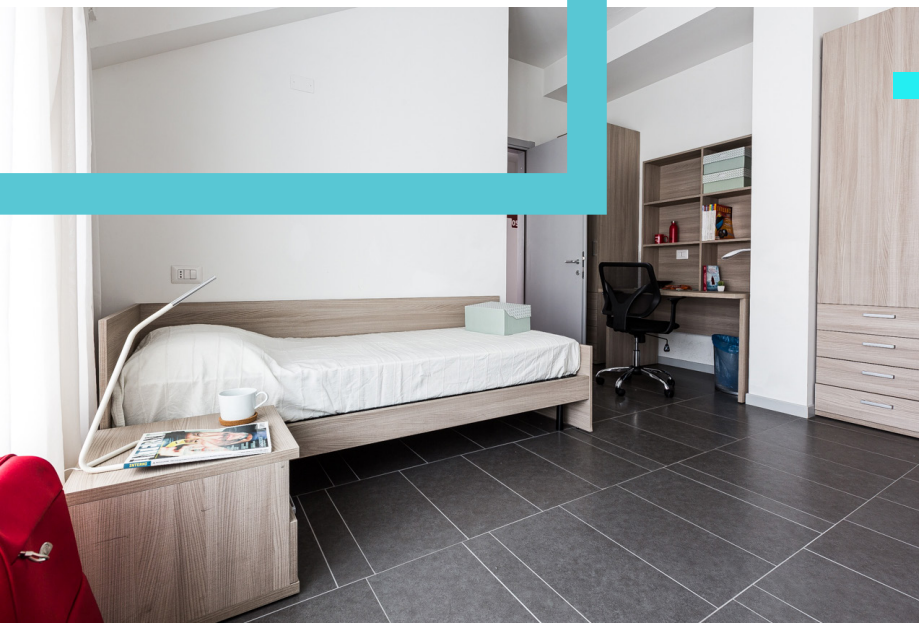

BIMONTHLY CLEANING

BED LINEN/TOWELS SUPPLY (BIMONTHLY CHANGE)

MUSIC ROOM

COMMON AREAS

BIKE STORAGE

RECREATION ROOM

COMMON KITCHENS

STUDY ROOMS

TV ROOM

GYM

ADOLF LOOS RESIDENCE

Via Ghislanzoni, 24 - Lecco

APARTMENT WITH
KITCHEN

€ 690/30 days

2 single beds

(Minimum stay
of 30 days)

- ✓ Apartment with bedroom with 2 beds kitchenette and bathroom
- ✓ Central heating / refreshing system
- ✓ Utilities and internet included
- ✓ Basically equipped with tableware / kitchenware
- ✓ Inside Polo Territoriale di Lecco
- ✓ Bookable also for exclusive use

- ✓ Apartment open space with kitchenette and bathroom
- ✓ Central heating / refreshing system
- ✓ Utilities and internet included
- ✓ Bookable also for exclusive use

FACILITIES

RECEPTION H24

WI-FI

SNACK VENDING
MACHINE